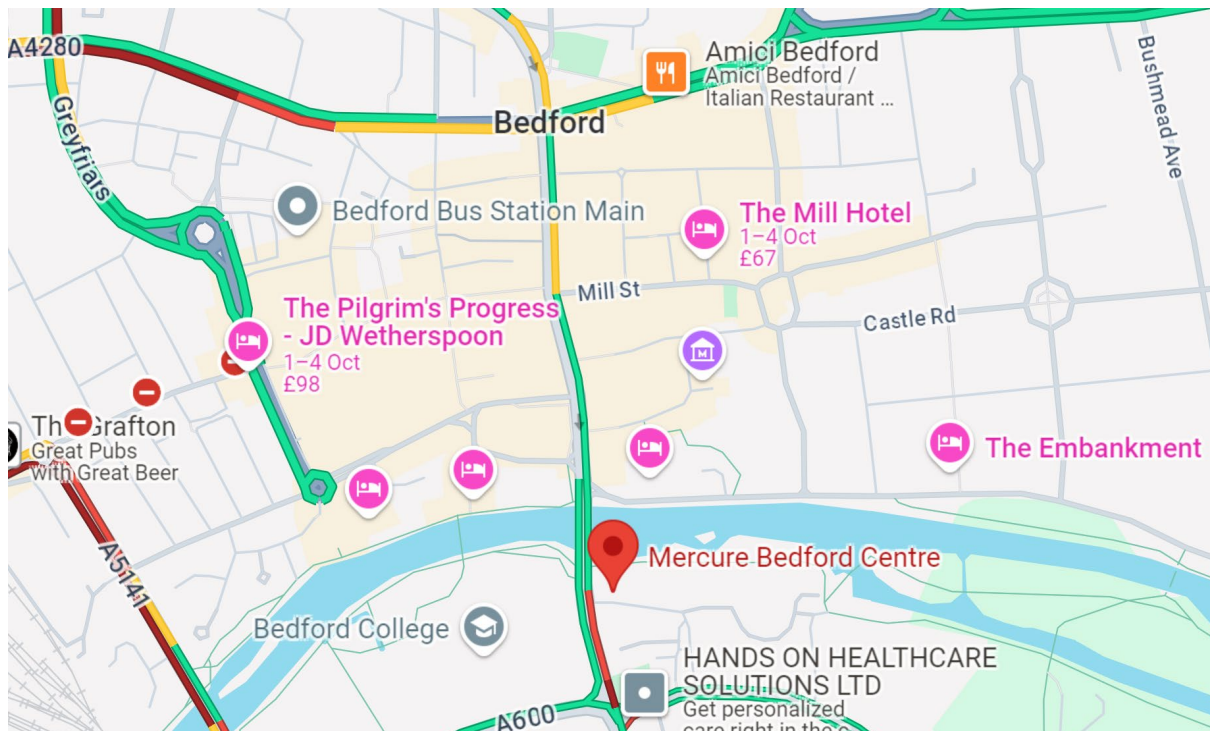

Directions to your seminar at Allen Carr's Easyway

Mercure Bedford Centre Hotel

2 St Mary's Street Bedford MK42 0AR

Telephone: 0208 944 7761 (bookings); 01234 799988 (hotel direct)

If you have any last-minute issues with attendance over a weekend, please leave a message for the Allen Carr therapist at the venue reception.

By Car

Follow A600 south out of Bedford. Hotel is immediately on your left after crossing the bridge.

Car parking is offered free of charge for guests attending a meeting. This will require them to enter their car registration into the machine at the reception desk. Failure to do this, can result in a fine. No cars may stay overnight, as this is chargeable.

By Public Transport

10 min walk from town centre. 1 mile from Bedford Railway Station. Nearest Bus stop is St Paul's Square (Stop P1)