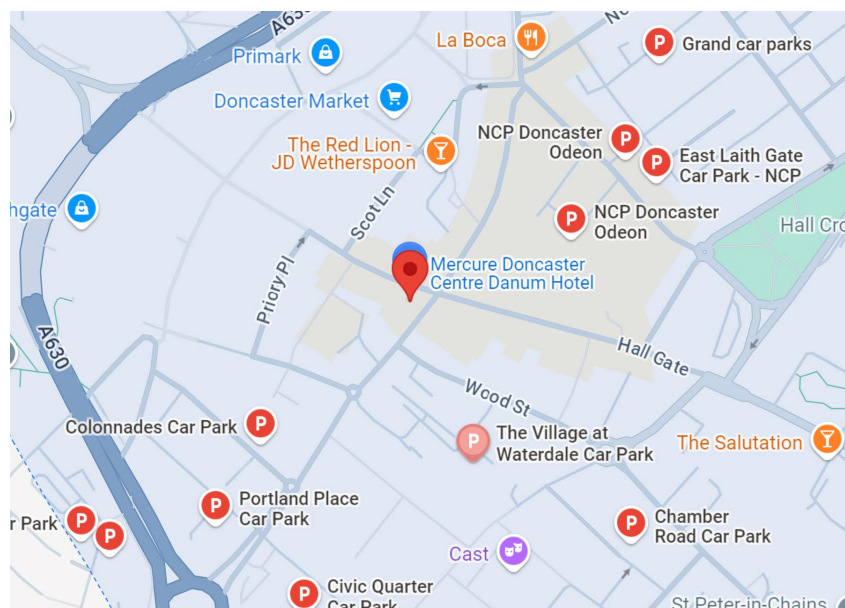

Directions to your seminar at Allen Carr's Easyway

Mercure Doncaster Centre Danum Hotel High Street, Doncaster DN1 1DN

Telephone: 0208 944 7761 (bookings); 01302 342261 (hotel direct)

If you have any last-minute issues with attendance over a weekend, please leave a message for the Allen Carr therapist at the venue reception.

By Car

All day parking at The Village at Waterdale Car Park (Postcode is DN1 1ER) uncovered car park and payable by phone £5.90 over 4 hours

[Civic Quarter Car Park](#) (multi-storey) £2.70 all day Sat/Sun

Details of other car parks nearby can be found [here](#).

By Public Transport

Doncaster train station and bus station are an 8-10 minute walk.