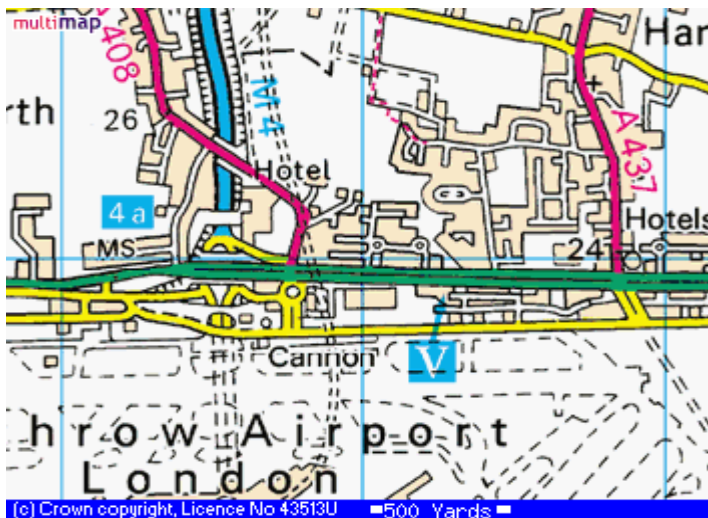

[Click here to link to Google Map](#)

By Public Transport

Take Piccadilly line tube or Heathrow Express and alight at Terminals 1,2,3 or 5. The Hotel Hoppa Bus picks up at intervals outside the main entrance of each Terminals 1,2,3 and 5. Catch the Hotel Hoppa H2 or H53 from Terminal 5 to Park Inn Heathrow. You pay for your ticket directly with the driver.

From London A4

Follow signposts for Terminals 1, 2 and 3. At traffic lights where you would turn left for the airport, turn right then take the first left into hotel entrance.

From M25

Follow signs for M4 Heathrow Terminals 1, 2 and 3. Take exit 4 from M4 for Heathrow Terminals 1, 2 and 3, go up Spur Road towards Heathrow airport Turn left at the A4 London sign and left again. We are now in front of you.

From the M4

Take exit 4 for Heathrow Terminals 1, 2 and 3, go up Spur Road towards Heathrow Airport Turn left at the A4 London sign and left again. We are now in front of you.

Parking

Parking is available at the hotel £1 per hour (pay at Reception – tell them you are attending an Allen Carr's Easyway session).