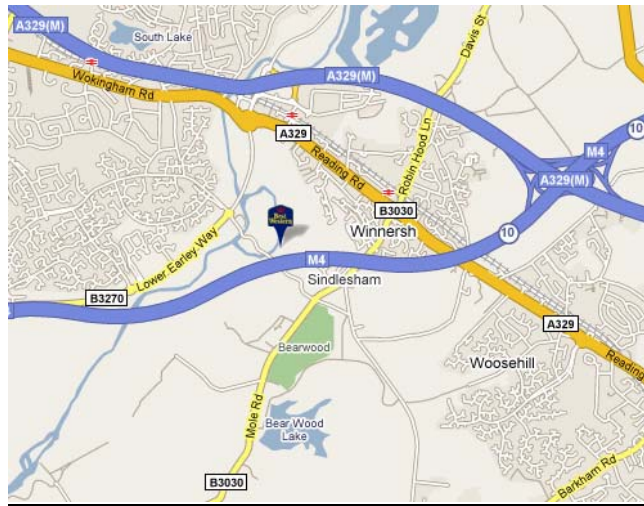

Allen Carr's Easyway Reading Clinic
The Reading Moat House Hotel
Mill Lane, Sindlesham,
Nr Wokingham
Berkshire RG41 5DF

Hotel Front Desk: 0118 949 9988
Allen Carr's Easyway Reception: 0800 028 7257
E: easywayadmin@btconnect.com

[Click here to link to Google Map](#)

Directions to the clinic -

Leave the M4 at Junction 10. Proceed towards Reading on the A329(M) Take the first exit off the A329(M) to Winnersh, Woodley and Earley.

At the next roundabout take the second exit. Bear left as the road forms 3 lanes, signposted to Lower Earley.

Proceed under the railway bridge and continue to the traffic lights, taking middle or right hand lane, carry straight on to the next set of traffic lights and proceed straight down Lower Earley Way North.

Carry on to next roundabout (Reading Moat House can be seen on your left hand side), and take the first exit. Take the first left into the main hotel entrance.

Free parking is available at the hotel.

Reading Station 6 miles / Winnersh Triangle Station 1 mile.